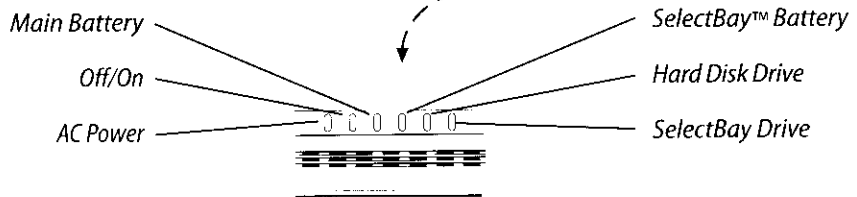

Quick Tour

FRONT WITH DISPLAY OPEN

Take this quick tour of the Satellite Pro™ 480CDT and you'll see that this notebook computer offers the best available combination of multimedia performance and display at competitive prices.

SYSTEM INDICATOR PANEL

FRONT

LEFT SIDE