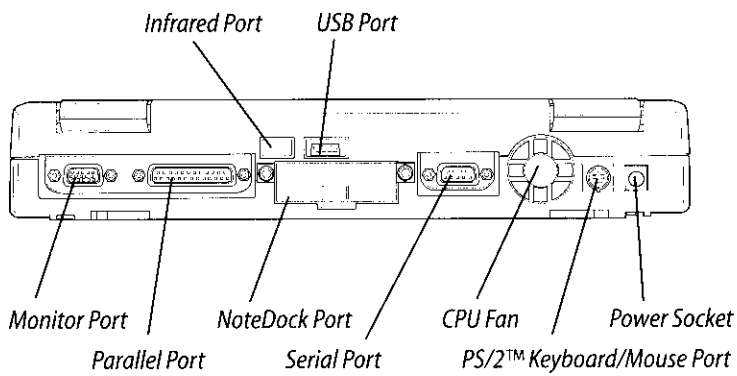

SYSTEM INDICATOR PANEL

FRONT

LEFT SIDE

BACK

*The new
Satellite Pro™ 480CDT—
uncompromising value
with new technology and
innovative features.*

BOTTOM

RIGHT SIDE

Introducing the Satellite Pro™ 480CDT!