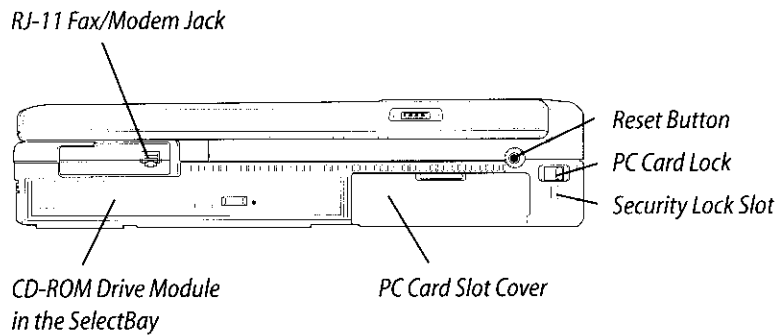

SYSTEM INDICATOR PANEL

FRONT

LEFT SIDE

BACK

*The new
Satellite Pro™ 480CDT—
uncompromising value
with new technology and
innovative features.*

BOTTOM

RIGHT SIDE

Introducing the Satellite Pro™ 480CDT!