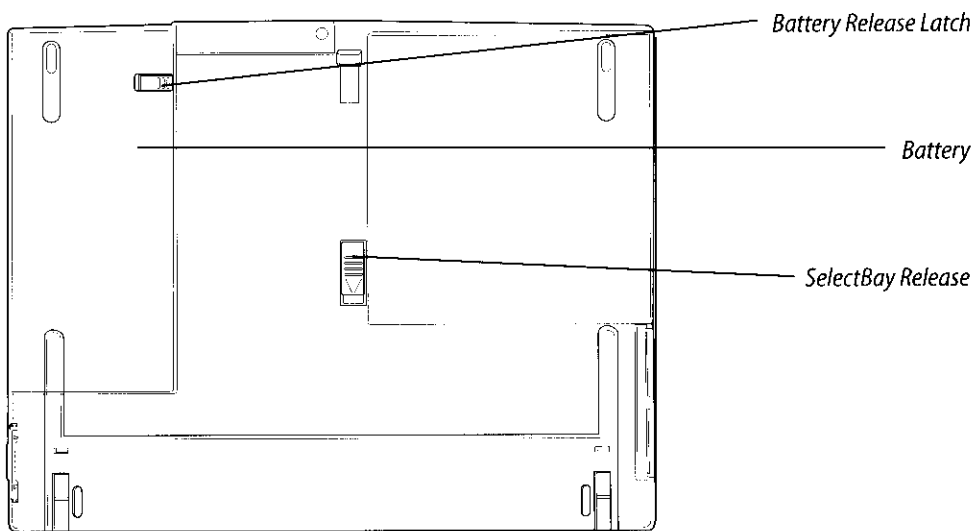

SYSTEM INDICATOR PANEL

FRONT

LEFT SIDE

BACK

*The new
Satellite Pro™ 480CDT—
uncompromising value
with new technology and
innovative features.*

BOTTOM

RIGHT SIDE

Introducing the Satellite Pro™ 480CDT!